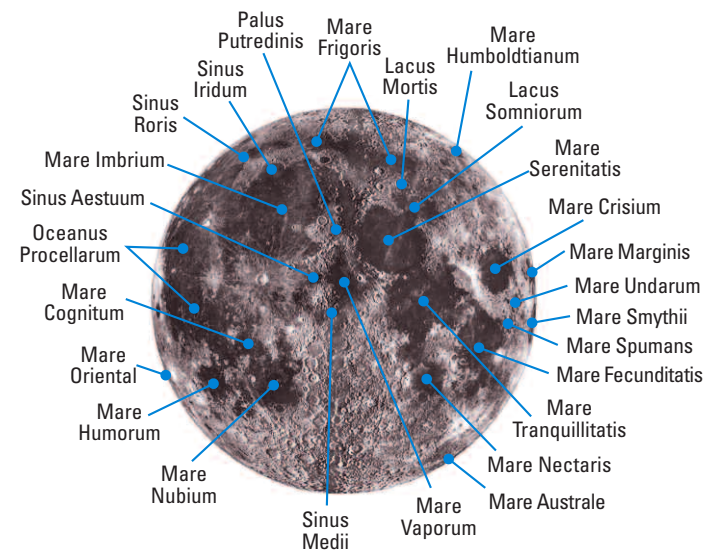

Maria Oceans, Seas, Lakes & Channels